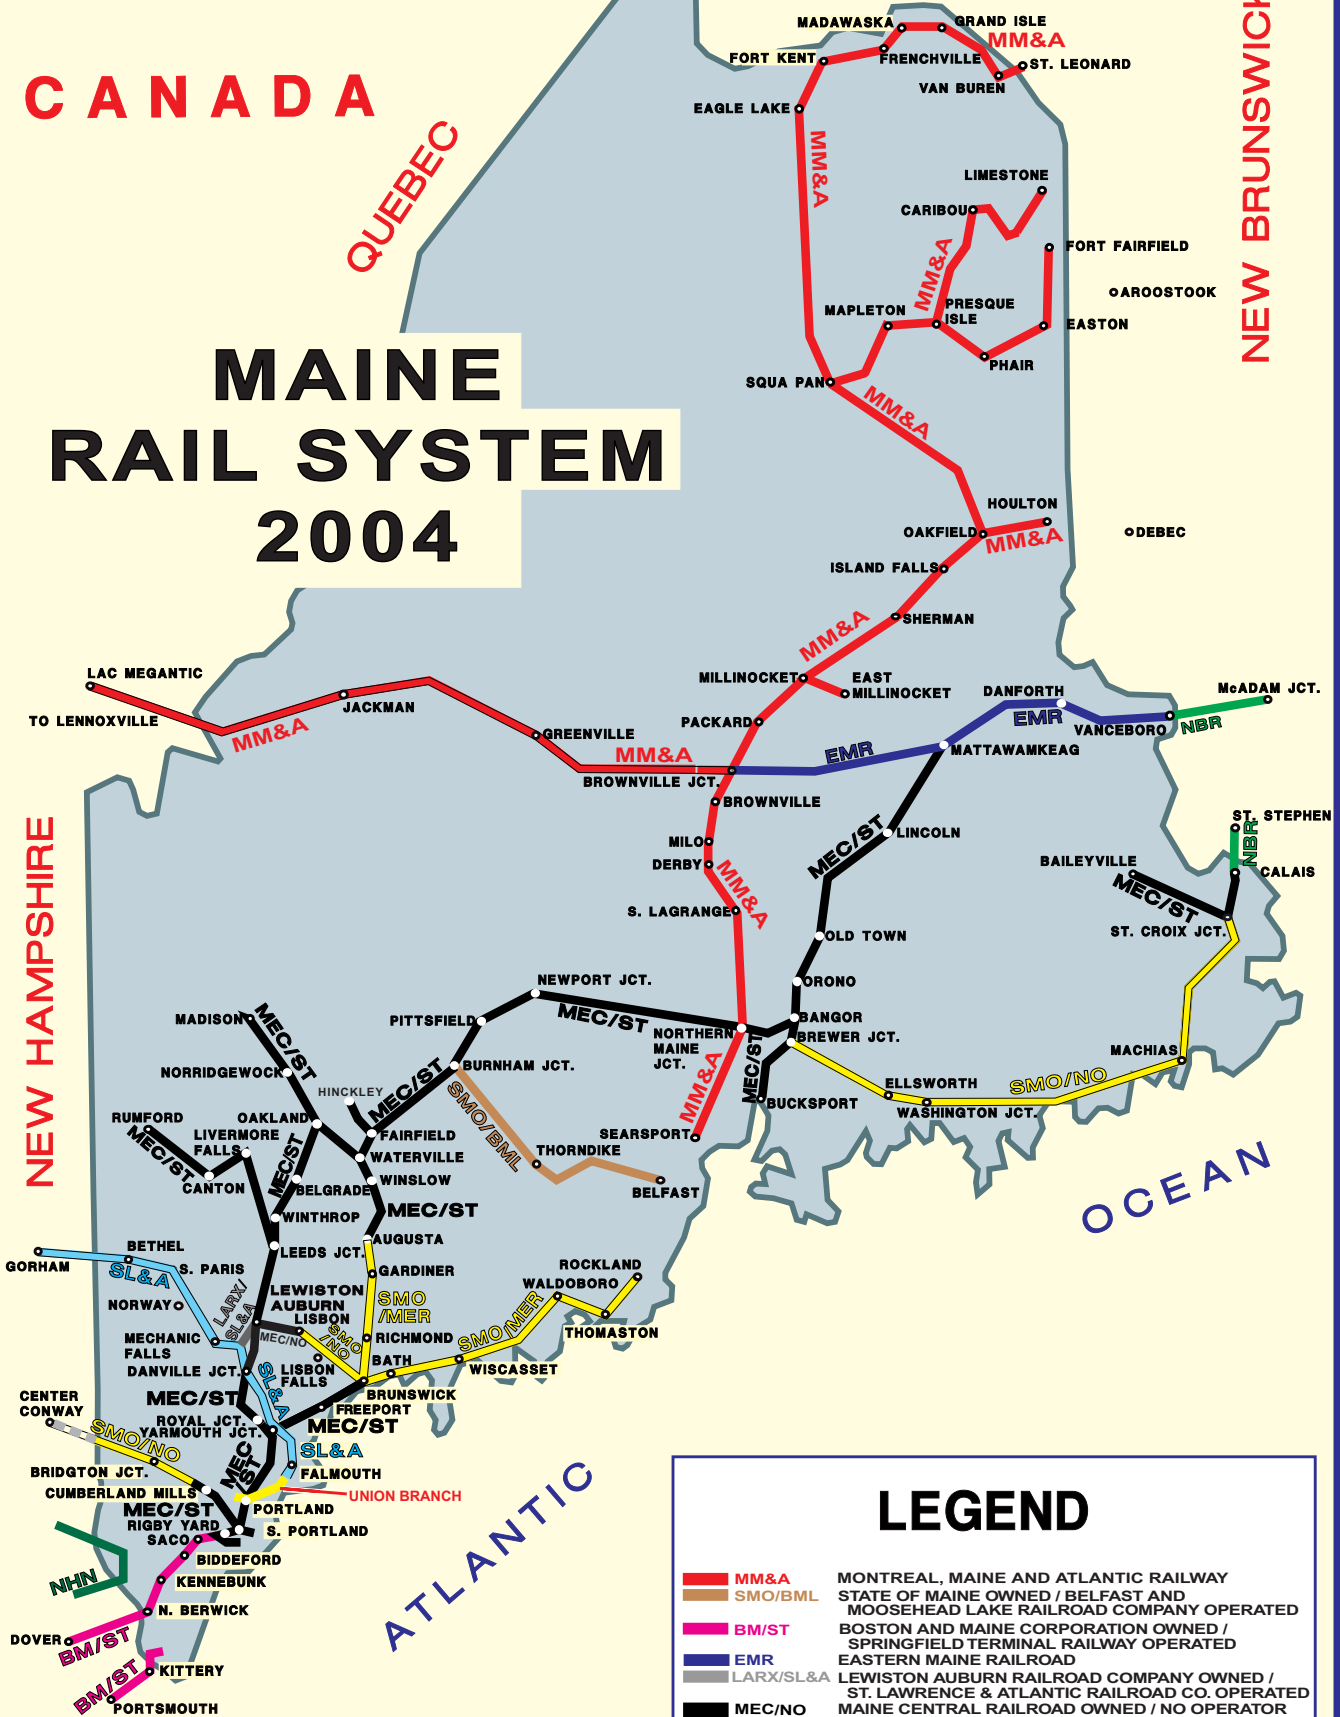

CANADA

QUEBEC

NEW BRUNSWICK

MAINE RAIL SYSTEM 2004

NEW HAMPSHIRE

OCEAN

ATLANTIC

LEGEND

- **MM&A** MONTREAL, MAINE AND ATLANTIC RAILWAY
- **SMO/BML** STATE OF MAINE OWNED / BELFAST AND MOOSEHEAD LAKE RAILROAD COMPANY OPERATED
- **BM/ST** BOSTON AND MAINE CORPORATION OWNED / SPRINGFIELD TERMINAL RAILWAY OPERATED
- **EMR** EASTERN MAINE RAILROAD
- **LARX/SL&A** LEWISTON AUBURN RAILROAD COMPANY OWNED / ST. LAWRENCE & ATLANTIC RAILROAD CO. OPERATED
- **MEC/ST** MAINE CENTRAL RAILROAD OWNED / NO OPERATOR
- **MEC/ST** MAINE CENTRAL RAILROAD OWNED / SPRINGFIELD TERMINAL RAILWAY OPERATED
- **NBR** NEW BRUNSWICK SOUTHERN RAILWAY
- **NHN** NEW HAMPSHIRE NORTHCOAST CORPORATION
- **SMO/MER** STATE OF MAINE OWNED / MAINE EASTERN RAILROAD COMPANY OPERATED
- **SMO/NO** STATE OF MAINE OWNED / NO OPERATOR
- **SL&A** ST. LAWRENCE AND ATLANTIC RAILROAD COMPANY